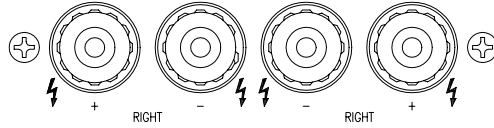

12V TRIGGER

ROTEL
 POWER AMPLIFIER
 MODEL NO. RB-1072
 POWER CONSUMPTION : 130W

COMBIND LDAD 4Ω MINIMUM

CLASS 2 WIRING

SPEAKER

WARNING : SHOCK HAZARD DO NOT OPEN
 AVIS : RISQUE DE CHOC ELECTRIQUE-NE PAS OUVRIIR
 WARNING: TO REDUCE THE RISK OF THE FIRE OR ELECTRICAL SHOCK,
 DO NOT EXPOSE THIS EQUIPMENT TO RAIN OR MOISTURE.