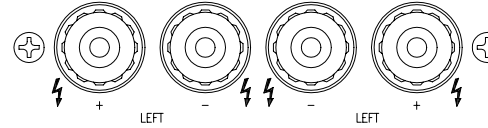

12V TRIGGER

ROTEL
 POWER AMPLIFIER
 MODEL NO. RB-1072
 POWER CONSUMPTION : 130W

COMBIND LDAD 4Ω MINIMUM

CLASS 2 WIRING

SPEAKER

WARNING : SHOCK HAZARD DO NOT OPEN
 AVIS : RISQUE DE CHOC ELECTRIQUE-NE PAS OUVRIIR
 WARNING: TO REDUCE THE RISK OF THE FIRE OR ELECTRICAL SHOCK,
 DO NOT EXPOSE THIS EQUIPMENT TO RAIN OR MOISTURE.